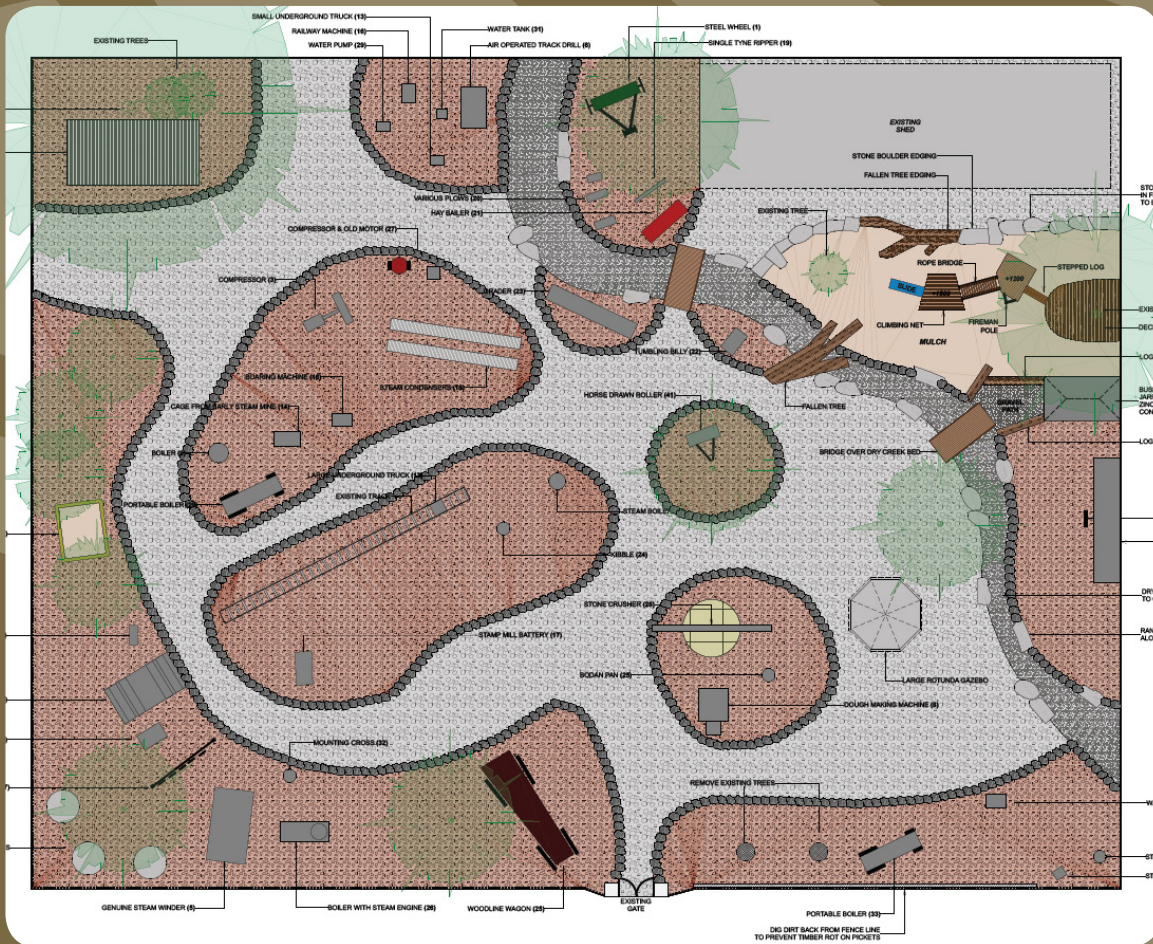

COMMENCING
SEPTEMBER 2020

Ben Prior Park

It is with much excitement that the Shire of Coolgardie can share the Ben Prior Park Upgrade works with the community!

We would like to take the opportunity to thank Evolution Mining for their contribution to the project and making this happen.