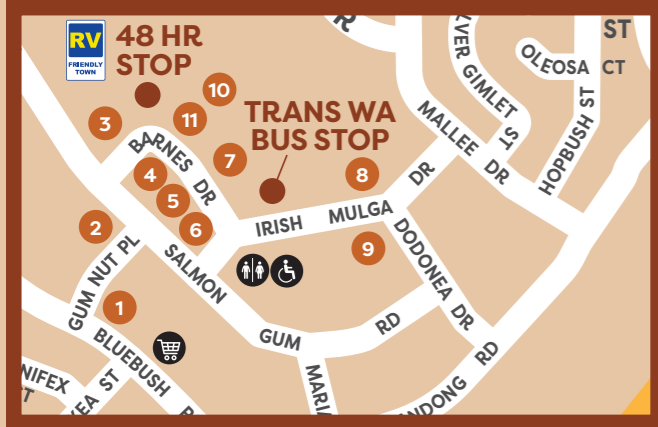

Kambalda

Legend

- Toilets
 - Fuel
 - Shopping
- 1 Kambalda Motor Hotel
 - 2 Nursing Post and Health Centre
 - 3 Skate Park
 - 4 Kambalda Aquatic Facility
 - 5 Memorial Garden
 - 6 Shire Office
 - 7 Kambalda Community Recreation Facility (incl. Library, Resource Centre)
 - 8 Kambalda West Oval
 - 9 Police Station
 - 10 Tennis, Squash Courts
 - 11 Lions Park
 - 12 KWDHS - Primary and High School

Cave Hill 85km
Burra Rock 124km

Coolgardie Esperance Hwy 19km
Widgiemooltha 40km
Coolgardie 78km
Norseman 130km

Kalgoorlie 55km

Legend

- Toilets
 - Fuel
 - Shopping
- 13 Kambalda Primary School
 - 14 Kambalda Club (Bowls, Darts)
 - 15 St John Subcentre
 - 16 Donkin Park
 - 17 Skate Park
 - 18 Harry Steinhauser Reserve Park