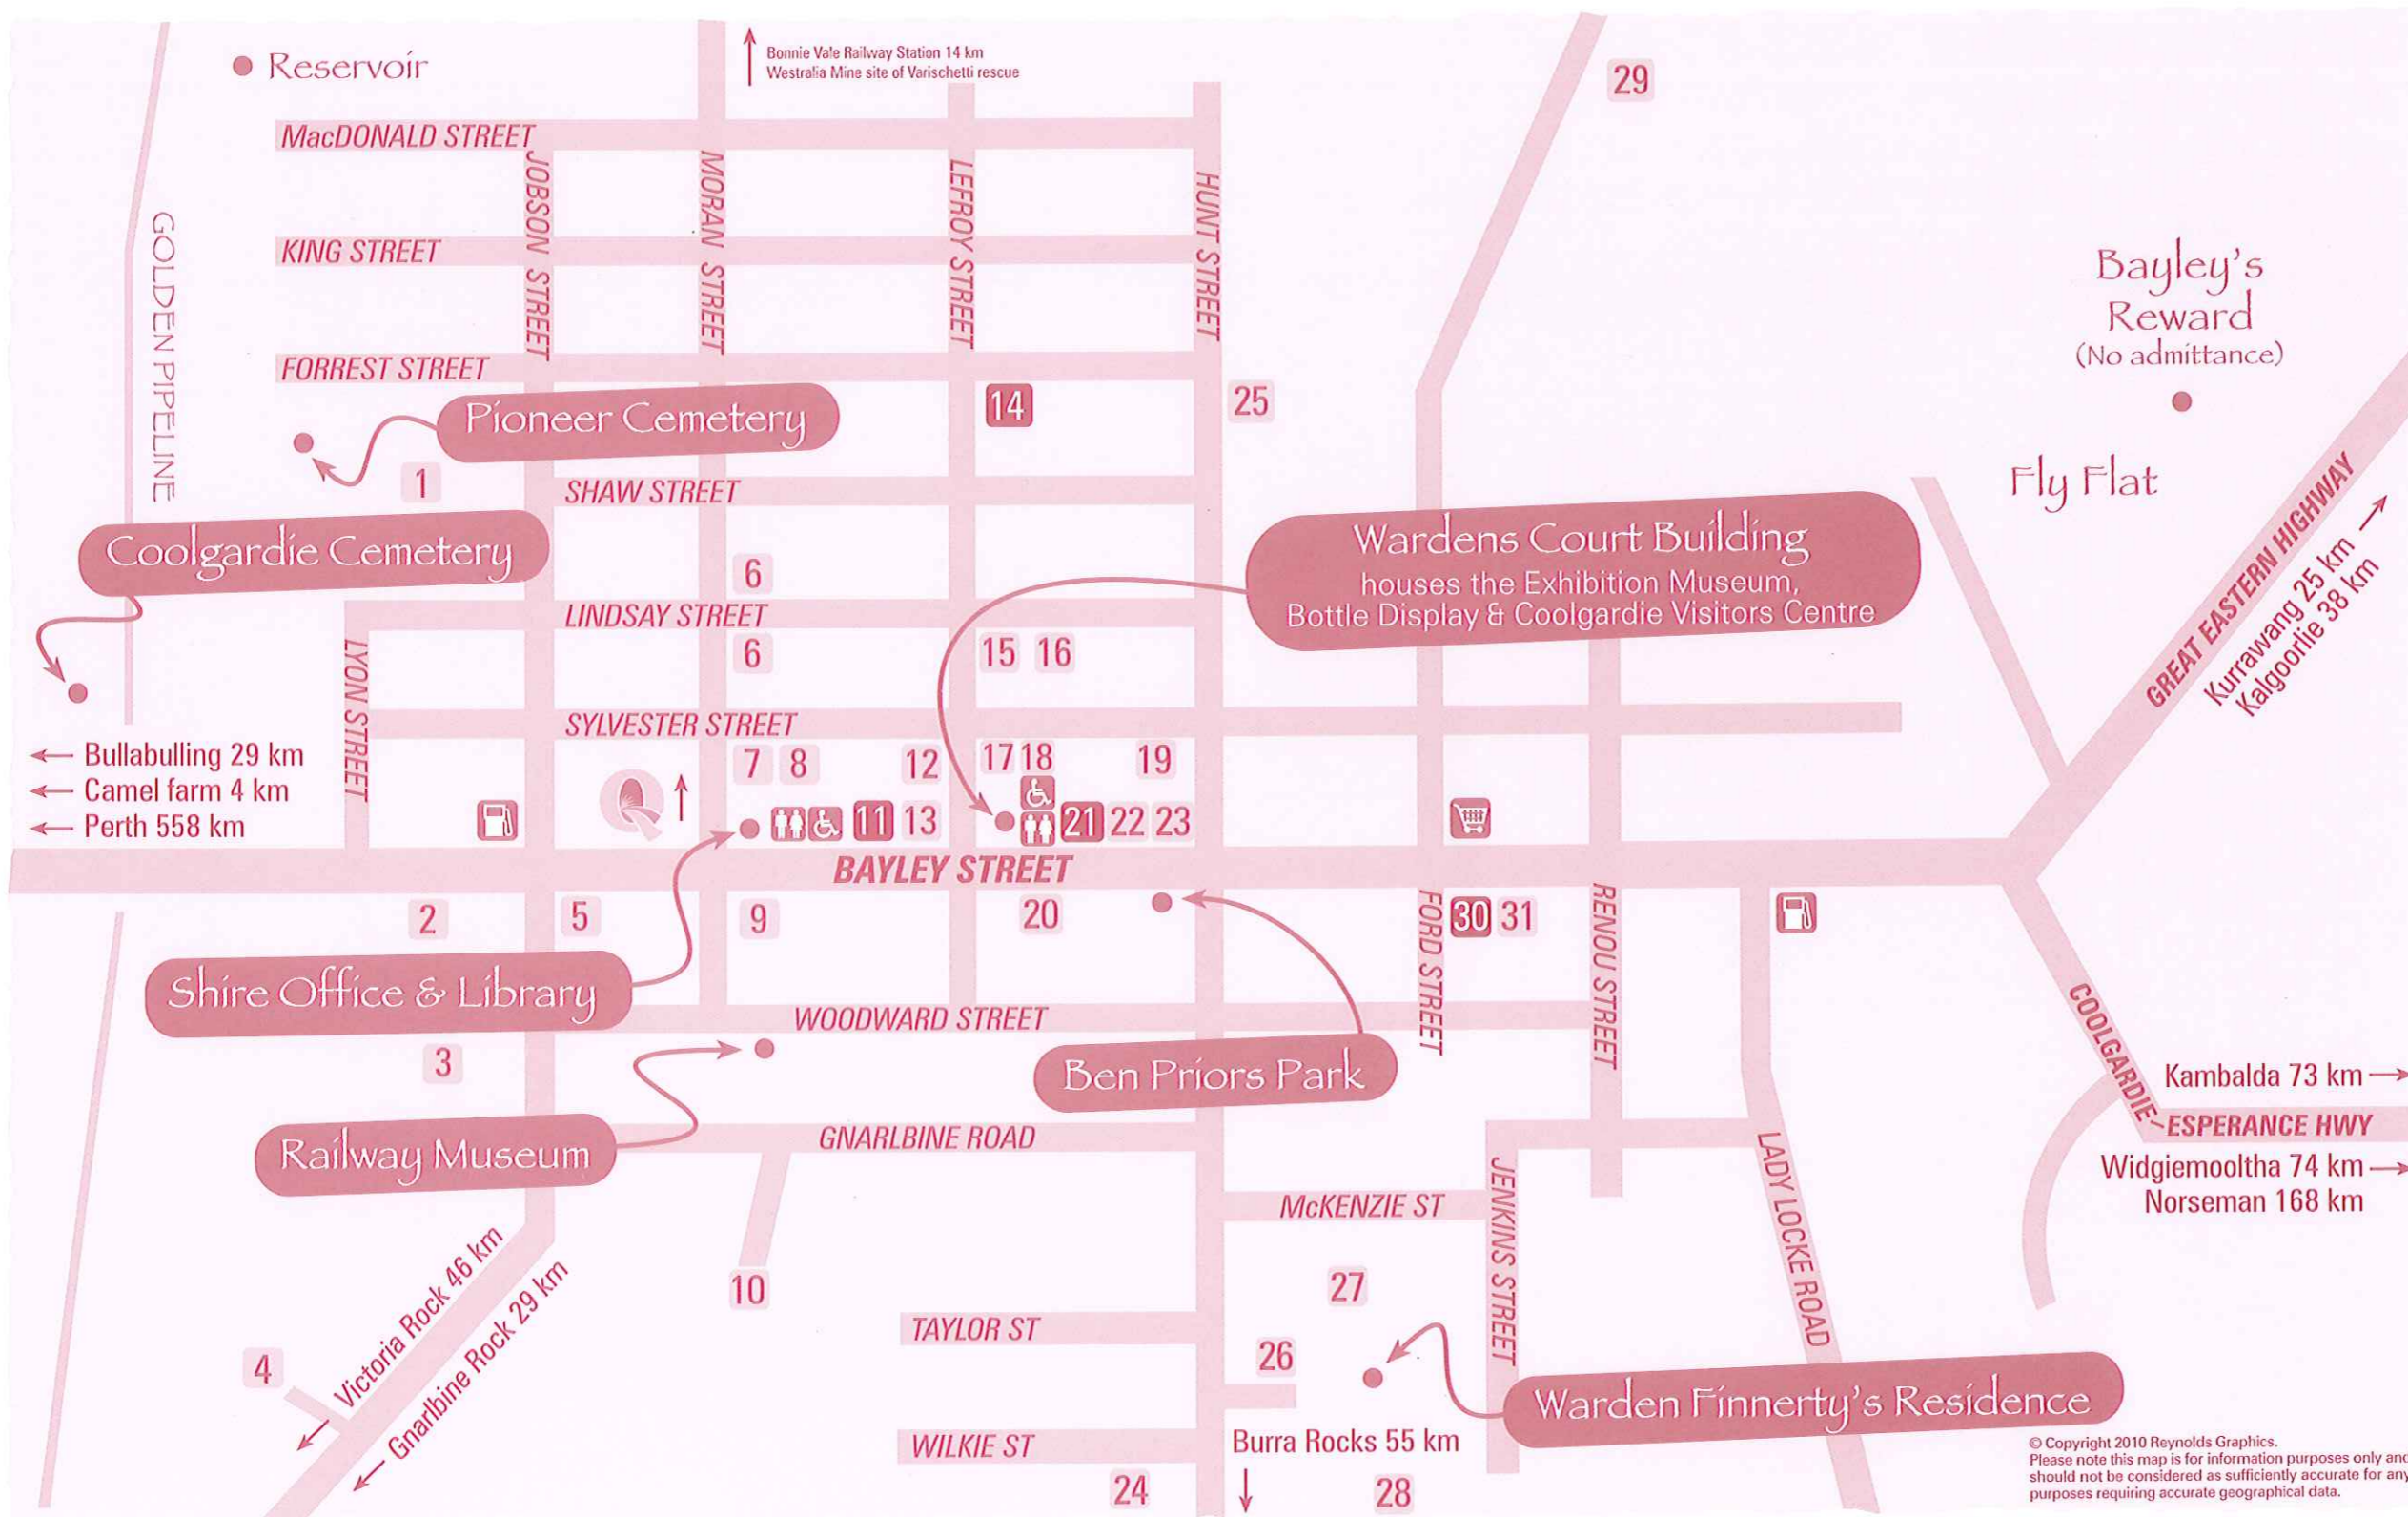

# Shire of Coolgardie Coolgardie

TOWN MAP & location of attractions

Our Community, Our People, Our Future

### LEGEND

- Tourist Attractions
- Shopping
- Roadhouse
- Toilets
- Start of Golden Quest Discovery Trail

- 1 Old Coolgardie Oval
- 2 Riding Club
- 3 Oval and Netball Courts
- 4 Golf Club
- 5 Coolgardie Tourist Village Caravan Park
- 6 Christian Aboriginal Parent Directed Schools (CAPS)
- 7 Swimming Pool
- 8 Tennis Courts (Keys at Pool & Recreation Centre)
- 9 Seniors WA
- 10 Mining Water Supply Office (Private Residence)
- 11 Coolgardie Park - BBQ area
- 12 Bowling Club
- 13 Town Hall/Tele Centre and Coolgardie Community Care
- 14 "Peter Pan" - a stone residence (circa 1895)
- 15 St Mary's Catholic Church (Est 1902)
- 16 Fire Station
- 17 Skate Park & Youth Centre
- 18 Coolgardie Recreation Centre
- 19 Police Station
- 20 Jaromi Arts & Crafts
- 21 Old Gaol & Pharmaceutical Display
- 22 Coolgardie Markets
- 23 Post Office
- 24 Old Hospital 1895 (now Health Centre)
- 25 Coolgardie Primary School (Est. 1894)
- 26 Gaol Tree
- 27 Gnamma Hole
- 28 The Bluff (Natural Rock)
- 29 Lindsay Pit Lookout
- 30 Marvel Bar Hotel 1897 (now RSL)
- 31 Old Cremorne Hotel